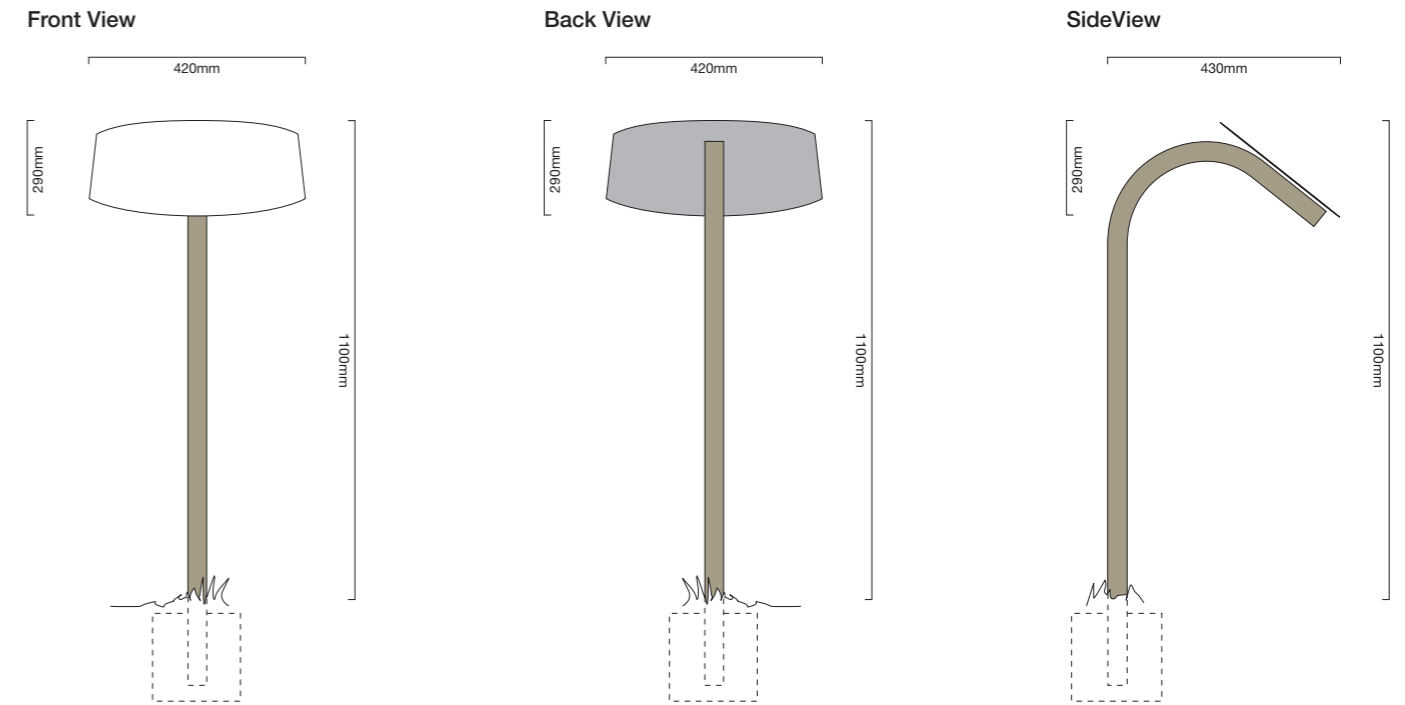

Please Do Not Touch

Large Interpretative Panel

Perspective View

Small Interpretative Panel

Perspective View

Signage Type & Image Guide – Portrait

Portrait Large 1
420mm X 590mm

Heading A*
Baka Too, 156pt/187pt

Sub-heading
DIN Medium, 43pt/49pt

Body A
DIN Light, 22pt/30pt

Heading B
Baka Too, 71pt/85pt

Did you know! Graphic
(This relates to information in blurb.)

Image Details, Caption and Photo Credit
DIN Light, Medium 15pt/18pt

Zone Identifying Bar

Portrait Large 2
420mm X 590mm

Heading A*
Baka Too, 156pt/187pt

Sub-heading
DIN Medium, 43pt/49pt

Body A
DIN Light, 22pt/30pt

Heading B
Baka Too, 71pt/85pt

Did you know! Graphic
(This relates to information in blurb.)

Landscape Large 2 590mm X 420mm

Landscape Small 1 420mm X 290mm

Landscape Small 2 420mm X 290mm

★ Heading A is 108pt on small signage