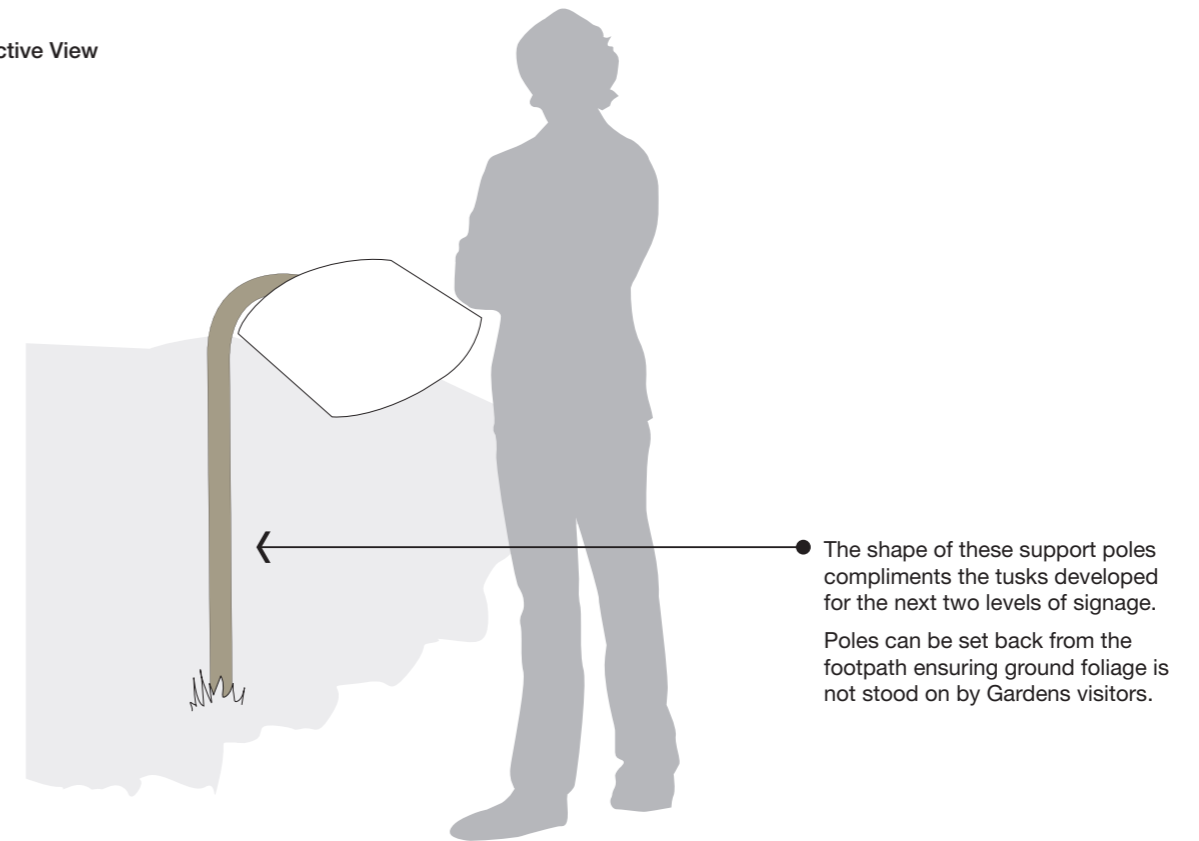

Please Do Not Touch

Large Interpretative Panel

Perspective View

Small Interpretative Panel

Perspective View

Signage Type & Image Guide – Portrait

Portrait Large 1
420mm X 590mm

Heading A*
Baka Too, 156pt/187pt