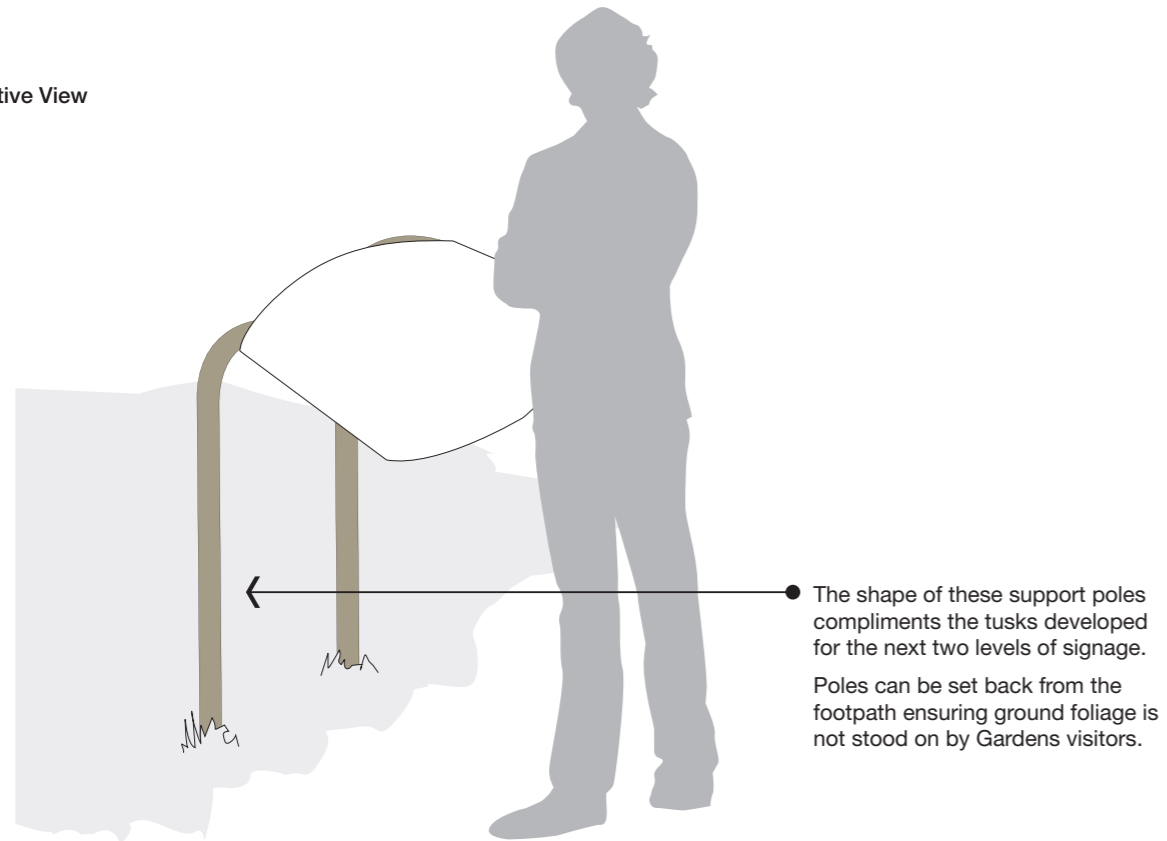

Highlight – Visitor Zone

Highlight – Southern Zone

Highlight – Western Zone

Icon System

Rainforrest Gully Trail

Aboriginal Plant Trail

Sydney Region Flora Trail

No Smoking

Please Do Not Touch

Large Interpretative Panel

Perspective View

Small Interpretative Panel

Perspective View

Signage Type & Image Guide – Portrait

Portrait Large 1
420mm X 590mm

Heading A*
Baka Too, 156pt/187pt