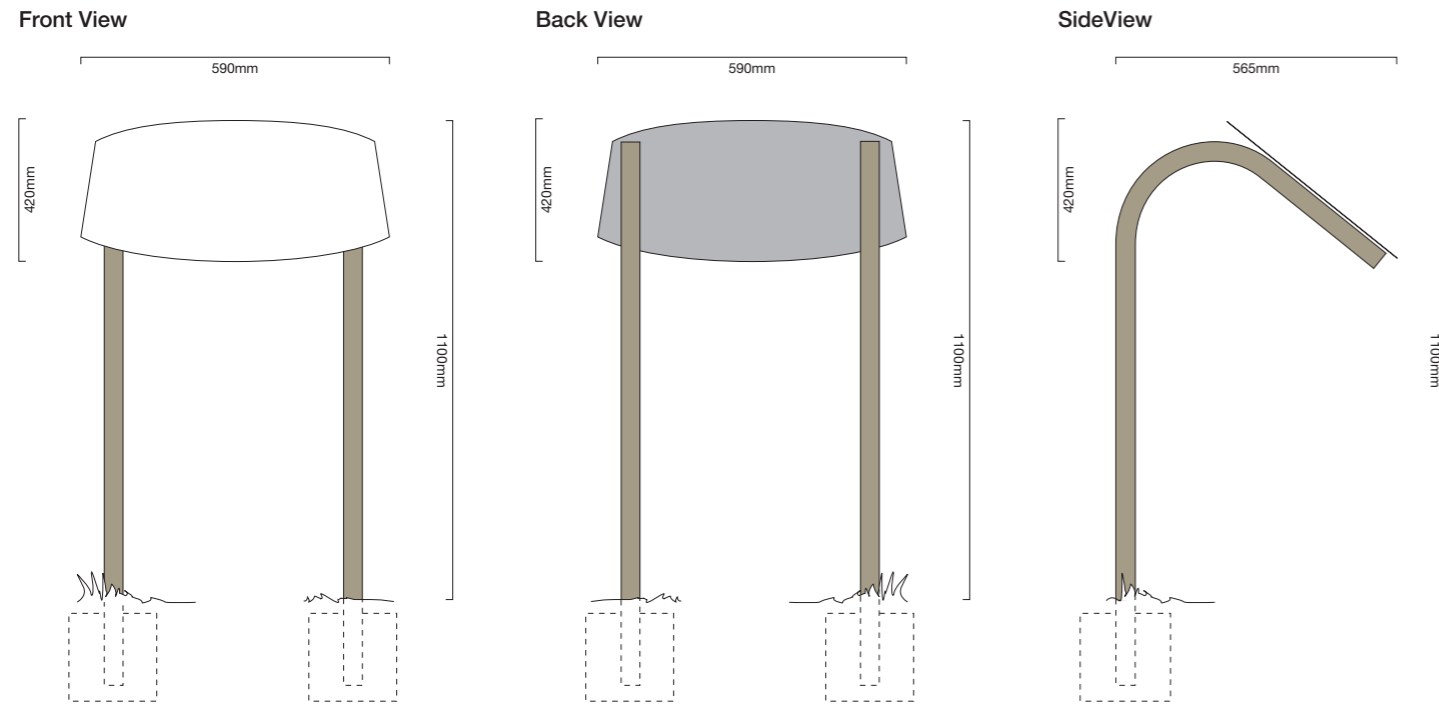

Please Do Not Touch

Large Interpretative Panel

Perspective View

Small Interpretative Panel

Perspective View

Signage Type & Image Guide – Portrait

Portrait Large 1
420mm X 590mm

Heading A*
Baka Too, 156pt/187pt