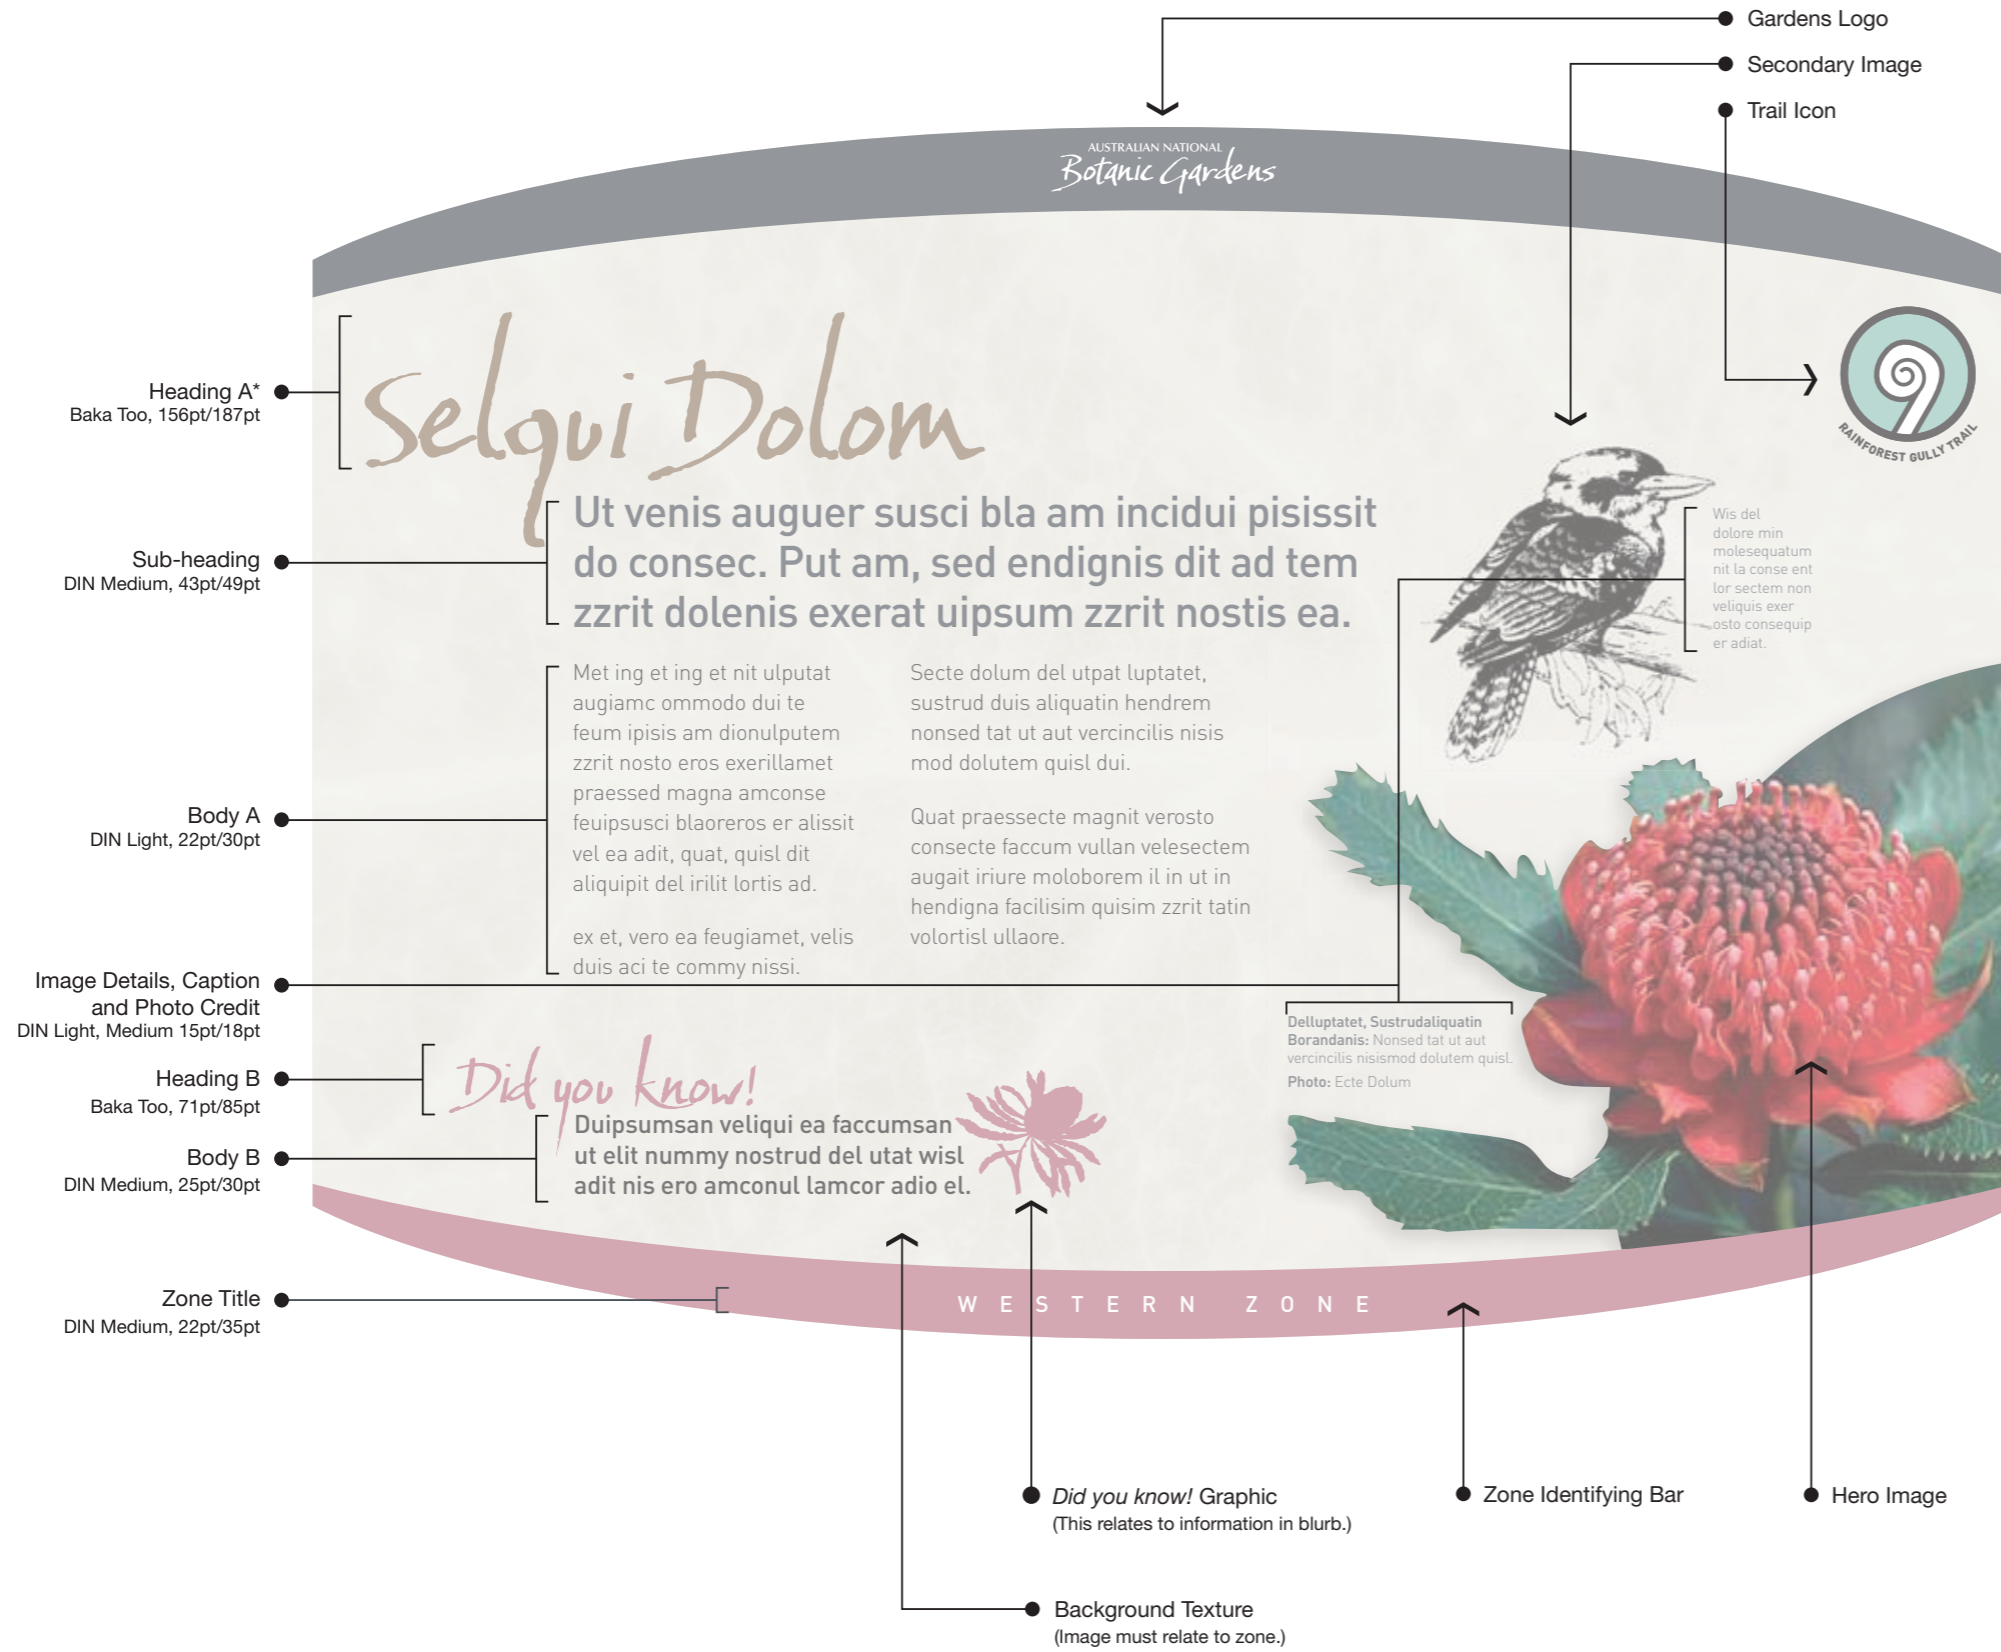

Portrait Small 2
290mm X 420mm

Heading A*
Baka Too, 156pt/187pt

Sub-heading
DIN Medium, 43pt/49pt

Body A
DIN Light, 22pt/30pt

Heading B
Baka Too, 71pt/85pt

Did you know! Graphic
(This relates to information in blurb.)

Image Details, Caption and Photo Credit
DIN Light, Medium 15pt/18pt

Zone Title
DIN Medium, 22pt/35pt

Gardens Logo

Trail Icon

Background Texture
(Image must relate to zone.)

Hero Image

Body B
DIN Medium, 25pt/30pt

Did you know! Map
(This shows further information relating to in *Did you know!* text.)

Zone Identifying Bar

* Heading A is 108pt on small signage

Signage Type & Image Guide – Landscape

Landscape Large 1 590mm X 420mm

Landscape Large 2 590mm X 420mm

Landscape Small 1 420mm X 290mm

Landscape Small 2 420mm X 290mm

★ Heading A is 108pt on small signage